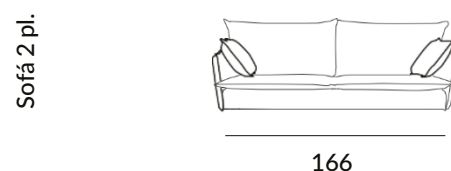

CHAISE LONGUE