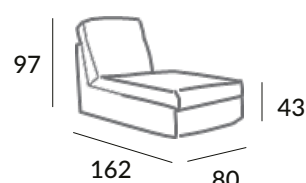

CHAISE LONGUE