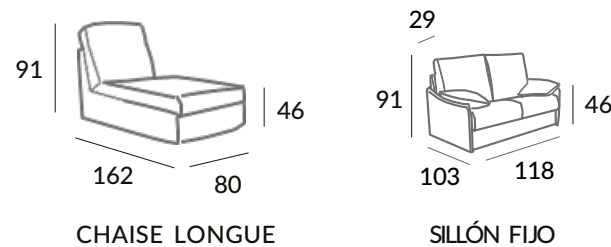

** El sofá de 4 pl. tiene tres asientos y 3 respaldos. / Le canapé 4 places comporte trois sièges et trois dossiers. / The 4-seater sofa has three seats and three backrests.