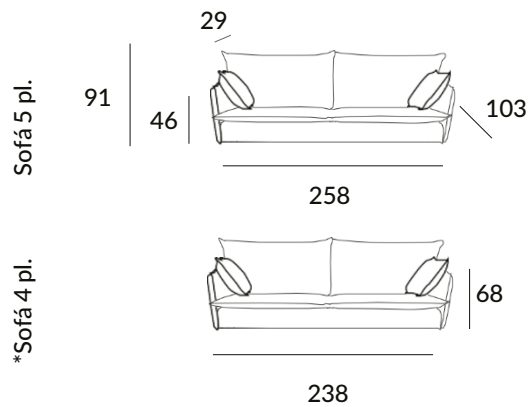

** El sofá de 4 pl. tiene tres asientos y 3 respaldos. / Le canapé 4 places comporte trois sièges et trois dossiers. / The 4-seater sofa has three seats and three backrests.