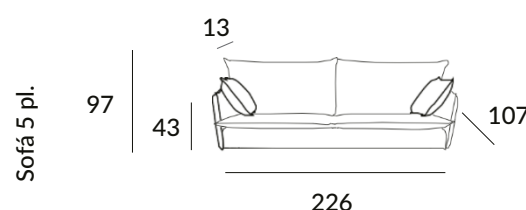

CHAISE LONGUE