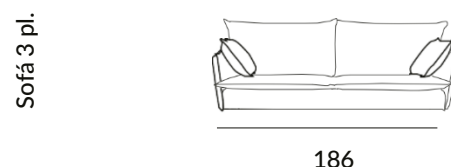

CHAISE LONGUE