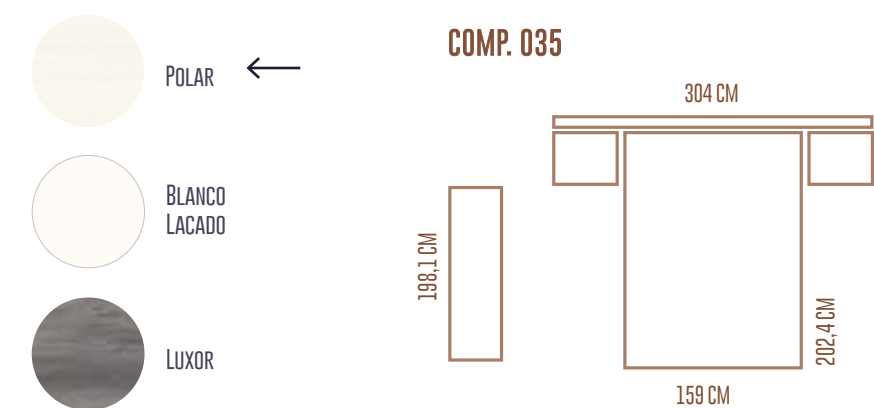

Stratos collection