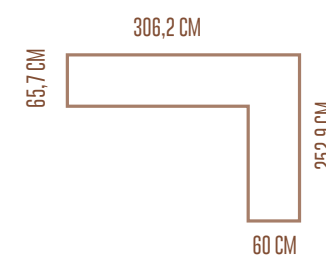

Armario 19 collection

COMP. 066