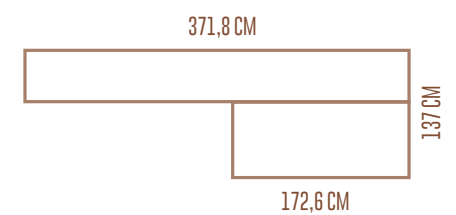

# Abatible 1 collection

LEGEND ←

GRIS LACADO

TAP DAYTONA 11

COMP. 044