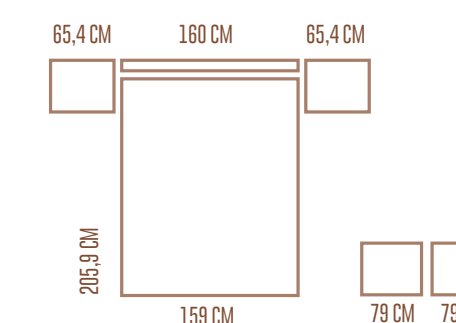

New Rossa collection

COMP. 023