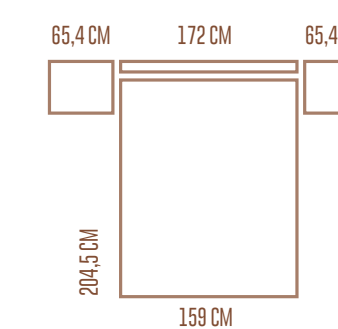

Valentino collection

COMP. 039